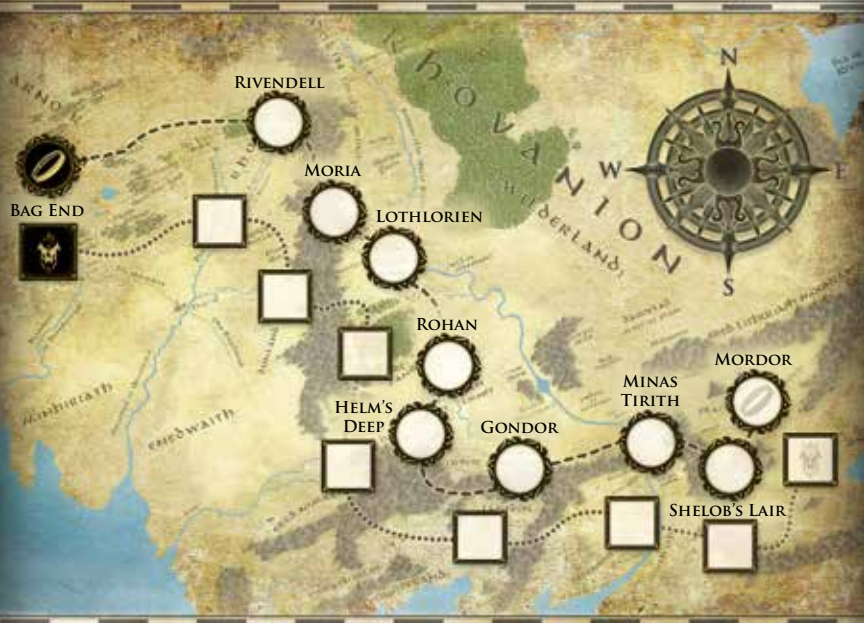

THE LORD OF THE RINGS

JOURNEY TO MORDOR™

FRODO

SAM

MERRY

PIPPIN

THE LORD OF THE RINGS™

JOURNEY TO MORDOR™

ADVANCED RULES (OPTIONAL)

RIVENDELL: Set aside same symbols on any roll

MORIA: Gandalf has no effect

LOTHLORIEN: 1 Fellowship cancels 2 Orcs

ROHAN: Reroll dice once per roll

HELM'S DEEP: 2 Fellowship cancel 1 Orc

GONDOR: Nazgûl do not affect active player

MINAS TIRITH: Nazgûl **only** affect active player

SHELOB'S LAIR: Cancel 1 Ring